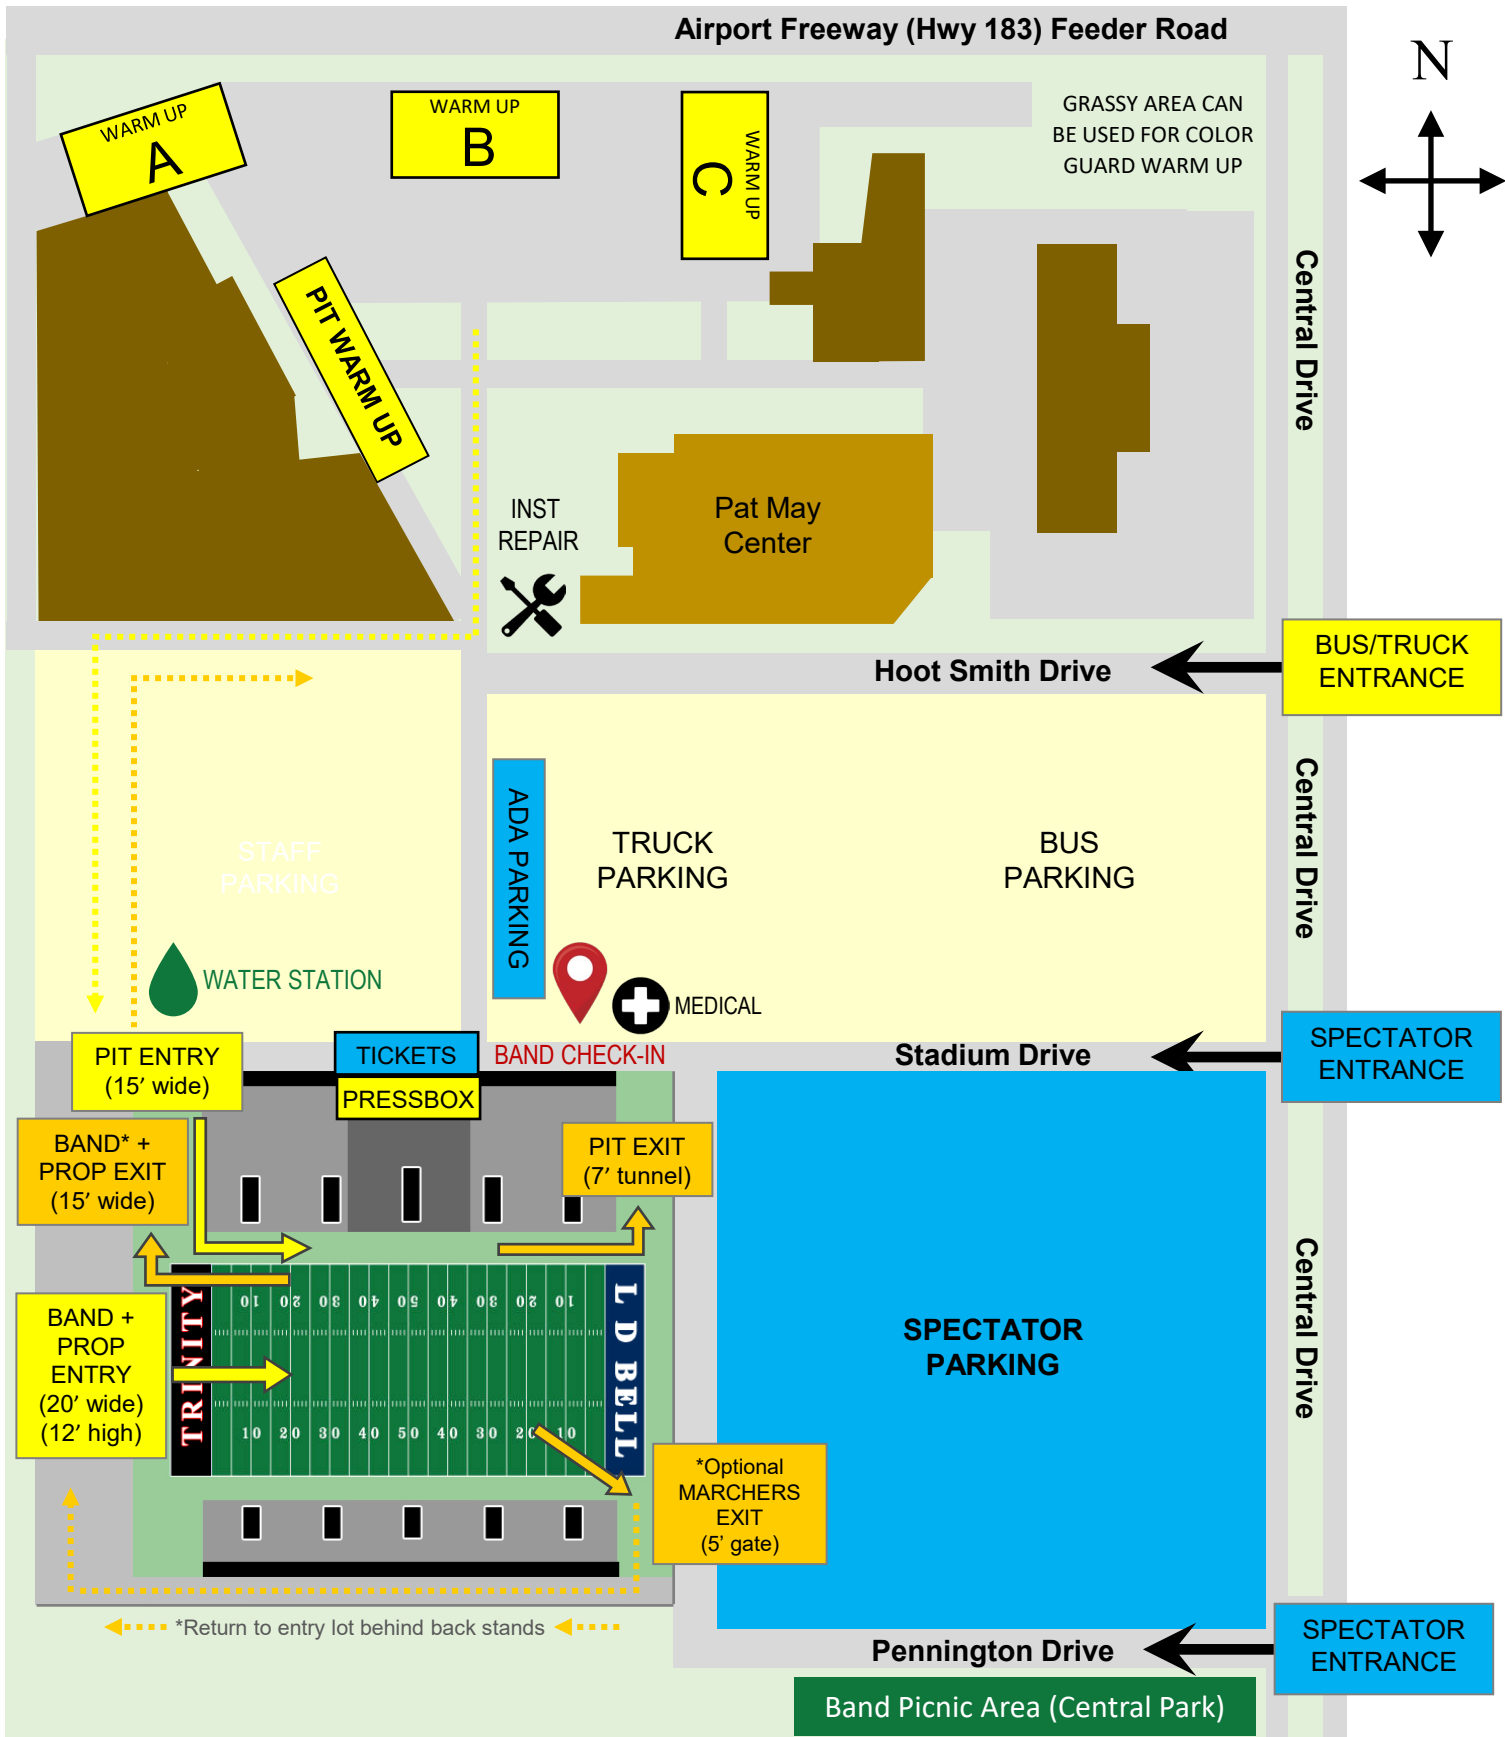

UIL Area B Marching Contest  
**SITE OVERVIEW MAP**  
Pennington Field, Bedford TX

GPS: [1501 Central Drive, Bedford TX 76022](https://www.google.com/maps/place/1501+Central+Drive,+Bedford+TX+76022)

Updated Oct 18, 2023

UIL Area B Marching Contest

# DIRECTIONS TO TRUCK OVERFLOW PARKING

GPS: [2256 Plaza Pkwy, Bedford TX](#)

- Exit using Stadium Drive
- Left on Central Drive, 0.5 mile
- Right on Plaza Pkwy, 0.1 mile
- Right into overflow parking lot
  
- Return: Marriott Dr + 183 Frontage Rd
- Left on Central Drive to Bus/Truck entry